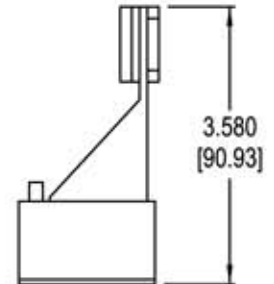

MODULAR WIRING CONFIGURATION

COLOR CODE	T568A	T568B
WHITE-BLUE	5	5
BLUE	4	4
WHITE-ORANGE	3	1
ORANGE	6	2
WHITE-GREEN	1	3
GREEN	2	6
WHITE-BROWN	7	7
BROWN	8	8

NOTE:

1. -- CAT 6 IMPACT TOOL REQUIRED -- FOR ALL CAT 6 TERMINATIONS
2. MOUNTING SCREWS, WIRE MANAGEMENT & TIE WRAPS ARE INCLUDED.
3. INSTRUCTION SHEET DETAIL INCLUDED.
4. INCH [mm] DIMENSIONS ARE REFERENCE.

Allen Tel Products, Inc.
30 TV5 DRIVE • HENDERSON, NV • 89014

AT66-PNL-12
PATCH PANEL