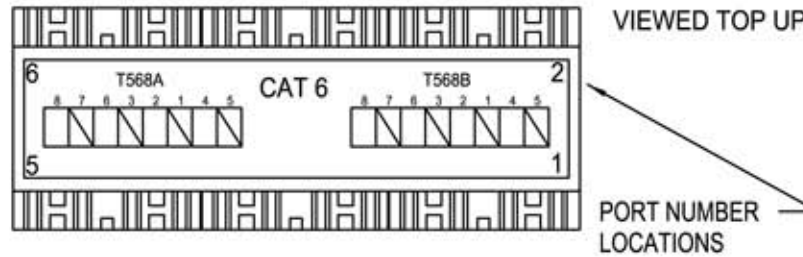

MODULAR WIRING CONFIGURATION

COLOR CODE	T568A	T568B
WHITE-BLUE	5	5
BLUE	4	4
WHITE-ORANGE	3	1
ORANGE	6	2
WHITE-GREEN	1	3
GREEN	2	6
WHITE-BROWN	7	7
BROWN	8	8

NOTE:

1. -- CAT 6 IMPACT TOOL REQUIRED -- FOR ALL CAT 6 TERMINATIONS
2. MOUNTING SCREWS, WIRE MANAGEMENT & TIE WRAPS ARE INCLUDED.
3. INSTRUCTION SHEET DETAIL INCLUDED.
4. INCH [mm] DIMENSIONS ARE REFERENCE.

Allen Tel Products, Inc.
30 TV5 DRIVE • HENDERSON, NV • 89014

AT66-PNL-12
PATCH PANEL