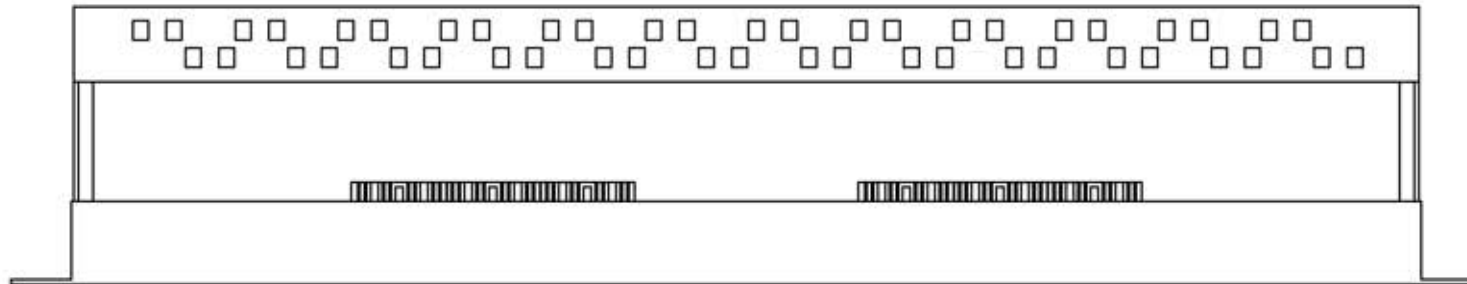

MODULAR WIRING CONFIGURATION

COLOR CODE	T568A	T568B
WHITE-BLUE	5	5
BLUE	4	4
WHITE-ORANGE	3	1
ORANGE	6	2
WHITE-GREEN	1	3
GREEN	2	6
WHITE-BROWN	7	7
BROWN	8	8

NOTE:

1. -- CAT 6 IMPACT TOOL REQUIRED -- FOR ALL CAT 6 TERMINATIONS
2. MOUNTING SCREWS, WIRE MANAGEMENT & TIE WRAPS ARE INCLUDED.
3. INSTRUCTION SHEET DETAIL INCLUDED.
4. INCH [mm] DIMENSIONS ARE REFERENCE.