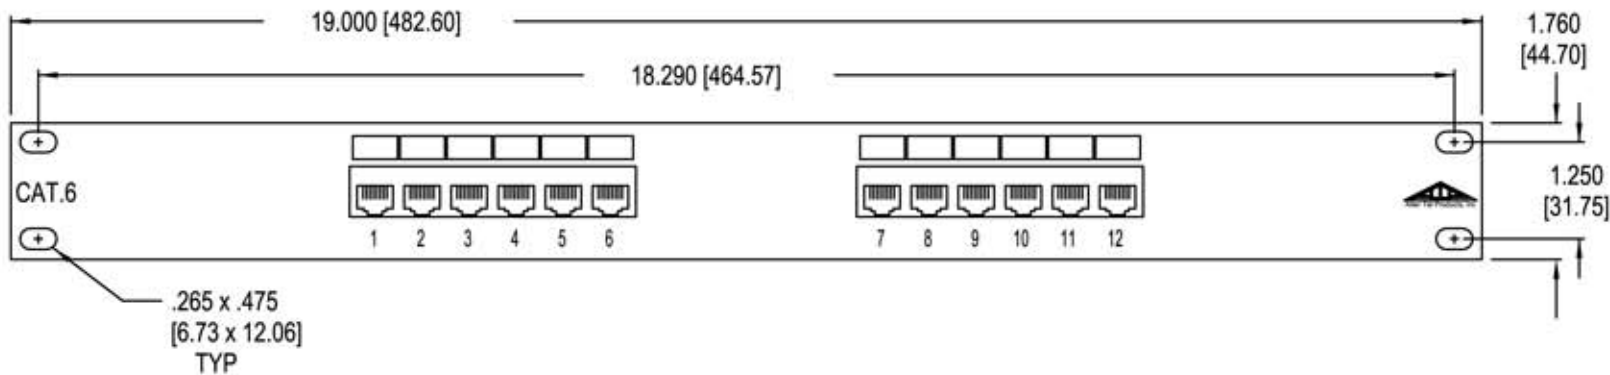

MODULAR WIRING CONFIGURATION

COLOR CODE	T568A	T568B
WHITE-BLUE	5	5
BLUE	4	4
WHITE-ORANGE	3	1
ORANGE	6	2
WHITE-GREEN	1	3
GREEN	2	6
WHITE-BROWN	7	7
BROWN	8	8

NOTE:

1. -- CAT 6 IMPACT TOOL REQUIRED -- FOR ALL CAT 6 TERMINATIONS
2. MOUNTING SCREWS, WIRE MANAGEMENT & TIE WRAPS ARE INCLUDED.
3. INSTRUCTION SHEET DETAIL INCLUDED.
4. INCH [mm] DIMENSIONS ARE REFERENCE.

Allen Tel Products, Inc.
30 TV5 DRIVE • HENDERSON, NV • 89014

AT66-PNL-12
PATCH PANEL